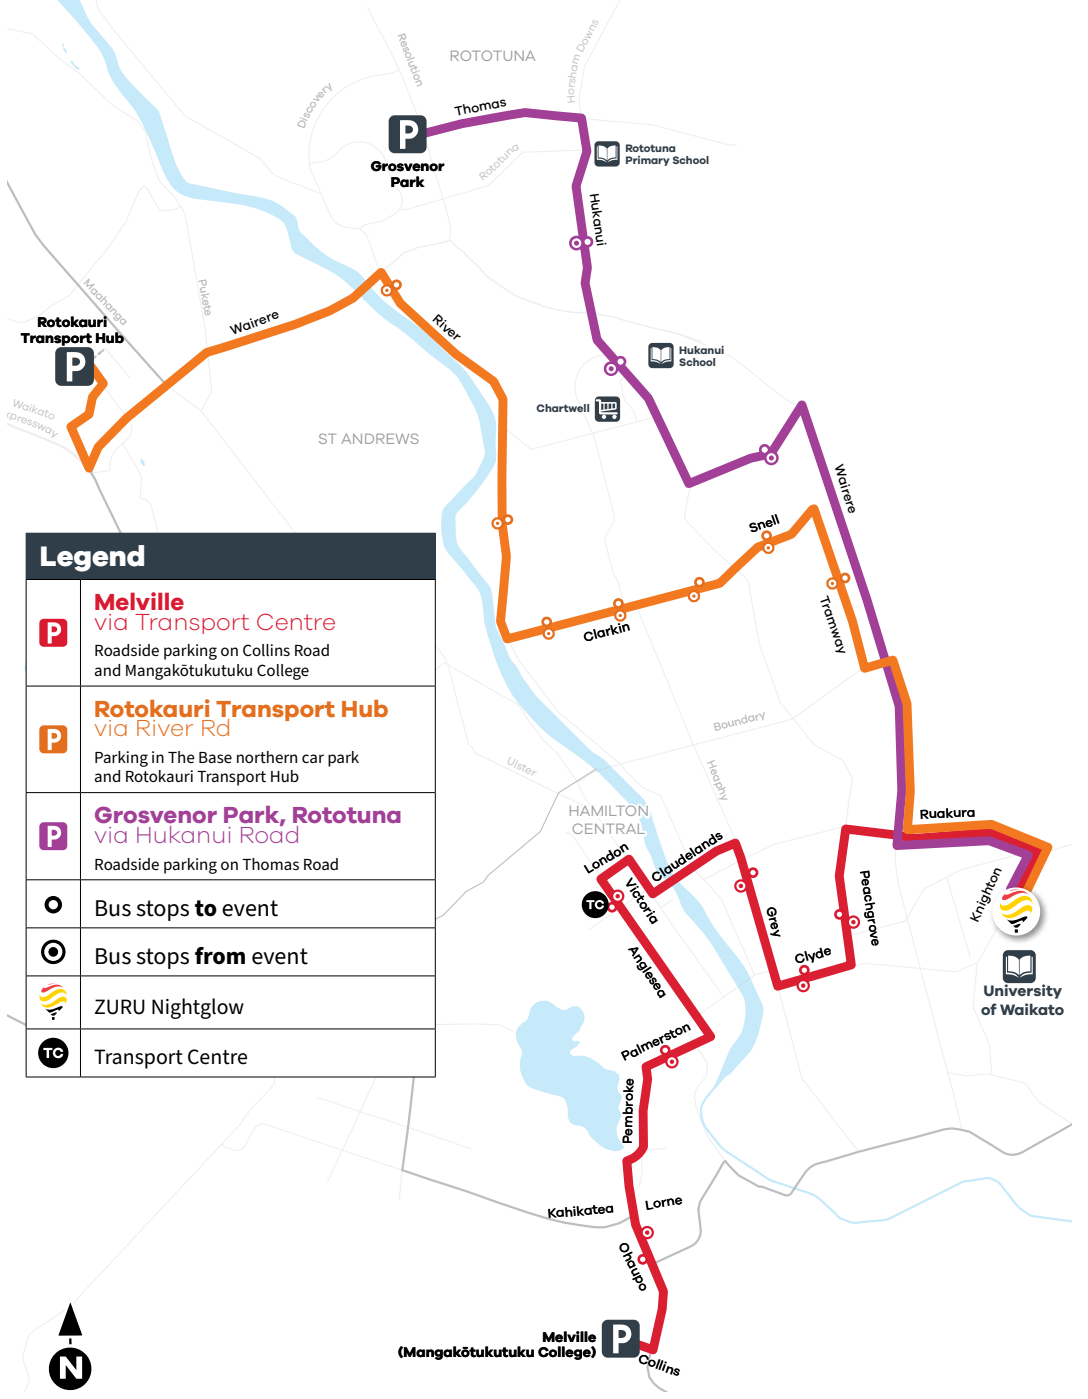

Travel to the University of Waikato for the ZURU Nightglow with FREE buses from three convenient Park and Ride locations across Hamilton. Services run between 4:15 PM and 7:00 PM, stopping at special event bus stops along the way, and will return after the Nightglow.

Bus drop-off and pick-up area map

Park and Ride Map

Legend

	Melville via Transport Centre
	Rotokauri Transport Hub via River Rd
	Grosvenor Park, Rototuna via Hukanui Road
	Bus stops to event
	Bus stops from event
	ZURU Nightglow
	Transport Centre

Bus stops **FROM** event

38 Peachgrove Road (Opposite Hamilton Boys High)
52 Clyde Street (Outside Sacred Heart)
611 Victoria Street
370 Anglesea Street (Opposite Transport Centre)
17 Palmerston Street
63 Ohaupo Rad
Melville

Park and Ride

Purple

Grosvenor Park, Rototuna via Hukanui Road

Roadside parking on Thomas Road

Bus stops TO event

Opposite 373 Hukanui Road

Hukanui Road (Outside Hukanui Primary School)

89 Crosby Road