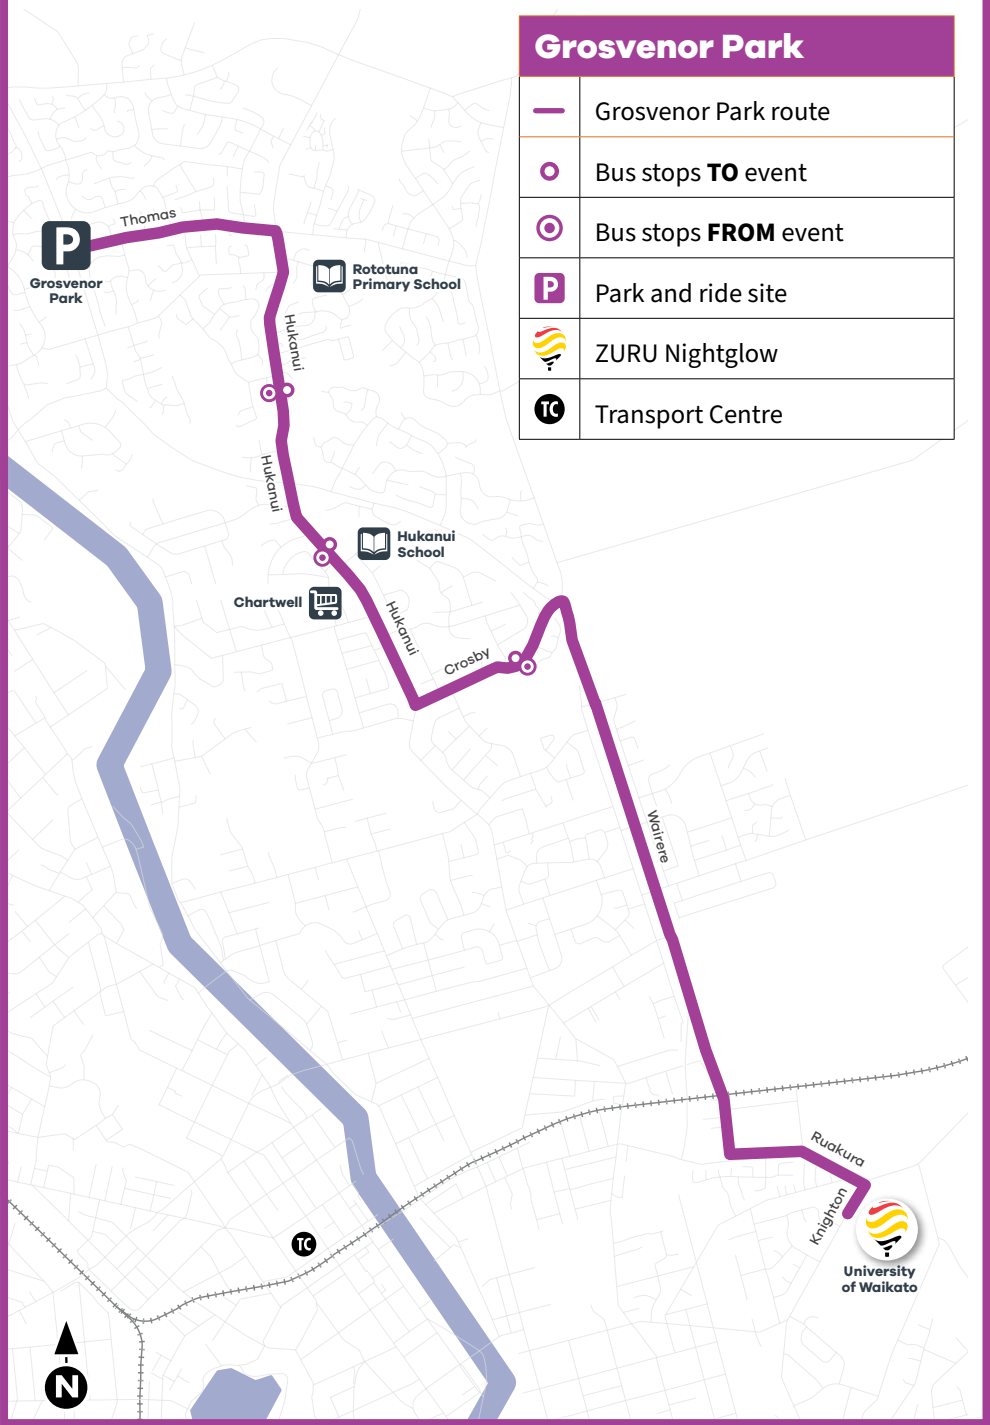

Melville (Mangakōtukutuku College) Collins

Park and Ride

Red

Melville

via Transport Centre

Roadside parking on Collins Road
and Mangakōtukutuku College

Bus stops **TO** event

Melville
52 Ohaupo Road
30 Palmerston Street
Transport Centre - Anglesea Street
610 Victoria Street Street
668 Grey Street
47 Clyde Street (outside Marian)
Hamilton Boys High School

Bus stops **FROM** event

38 Peachgrove Road (Opposite Hamilton Boys High)
52 Clyde Street (Outside Sacred Heart)
611 Victoria Street
370 Anglesea Street (Opposite Transport Centre)
17 Palmerston Street
63 Ohaupo Rad
Melville

Park and Ride

Purple

Grosvenor Park, Rototuna via Hukanui Road

Roadside parking on Thomas Road

Bus stops TO event

Opposite 373 Hukanui Road

Hukanui Road (Outside Hukanui Primary School)

89 Crosby Road

Bus stops FROM event

100 Crosby Road

Hukanui Road (Outside Hukanui Primary School)

373 Hukanui Road

Grosvenor Park

	Grosvenor Park route
	Bus stops TO event
	Bus stops FROM event
	Park and ride site
	ZURU Nightglow
	Transport Centre