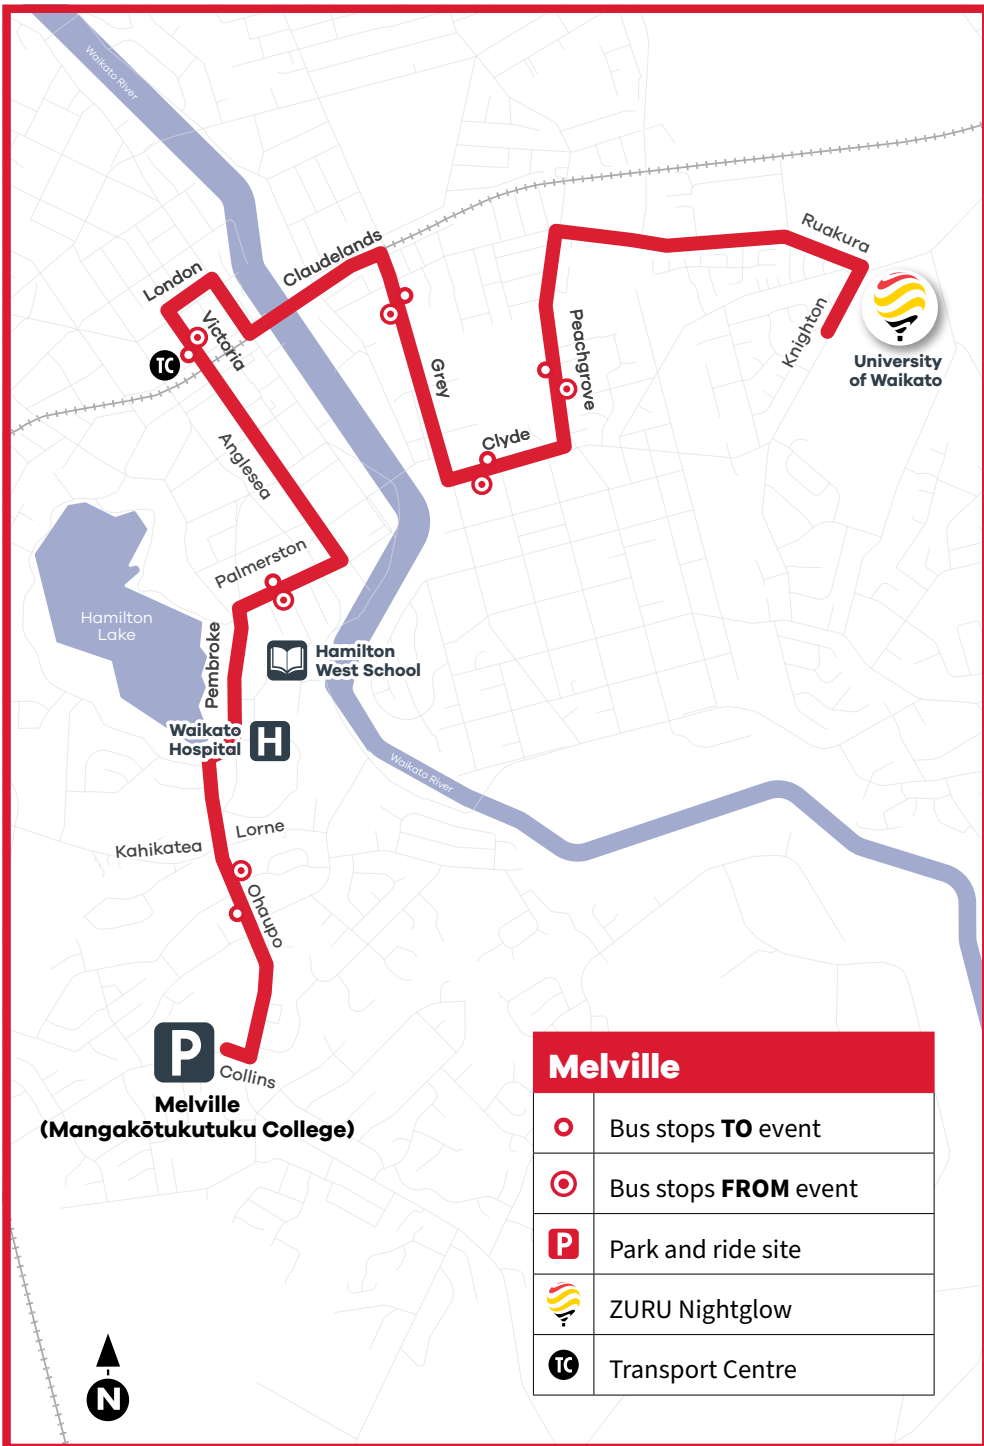

Bus drop-off and pick-up area map

Park and Ride Map

Legend

	Melville via Transport Centre
	Rotokauri Transport Hub via River Rd
	Grosvenor Park, Rototuna via Hukanui Road
	Bus stops to event
	Bus stops from event
	ZURU Nightglow
	Transport Centre

Melville (Mangakōtukutuku College) Collins

Park and Ride

Red

Melville

via Transport Centre

Roadside parking on Collins Road
and Mangakōtukutuku College

Bus stops **TO** event

Melville
52 Ohaupo Road
30 Palmerston Street
Transport Centre - Anglesea Street
610 Victoria Street Street
668 Grey Street
47 Clyde Street (outside Marian)
Hamilton Boys High School

Bus stops **FROM** event

38 Peachgrove Road (Opposite Hamilton Boys High)
52 Clyde Street (Outside Sacred Heart)
611 Victoria Street
370 Anglesea Street (Opposite Transport Centre)
17 Palmerston Street
63 Ohaupo Rad
Melville

Park and Ride

Purple

Grosvenor Park, Rototuna via Hukanui Road

Roadside parking on Thomas Road

Bus stops TO event

Opposite 373 Hukanui Road

Hukanui Road (Outside Hukanui Primary School)

89 Crosby Road